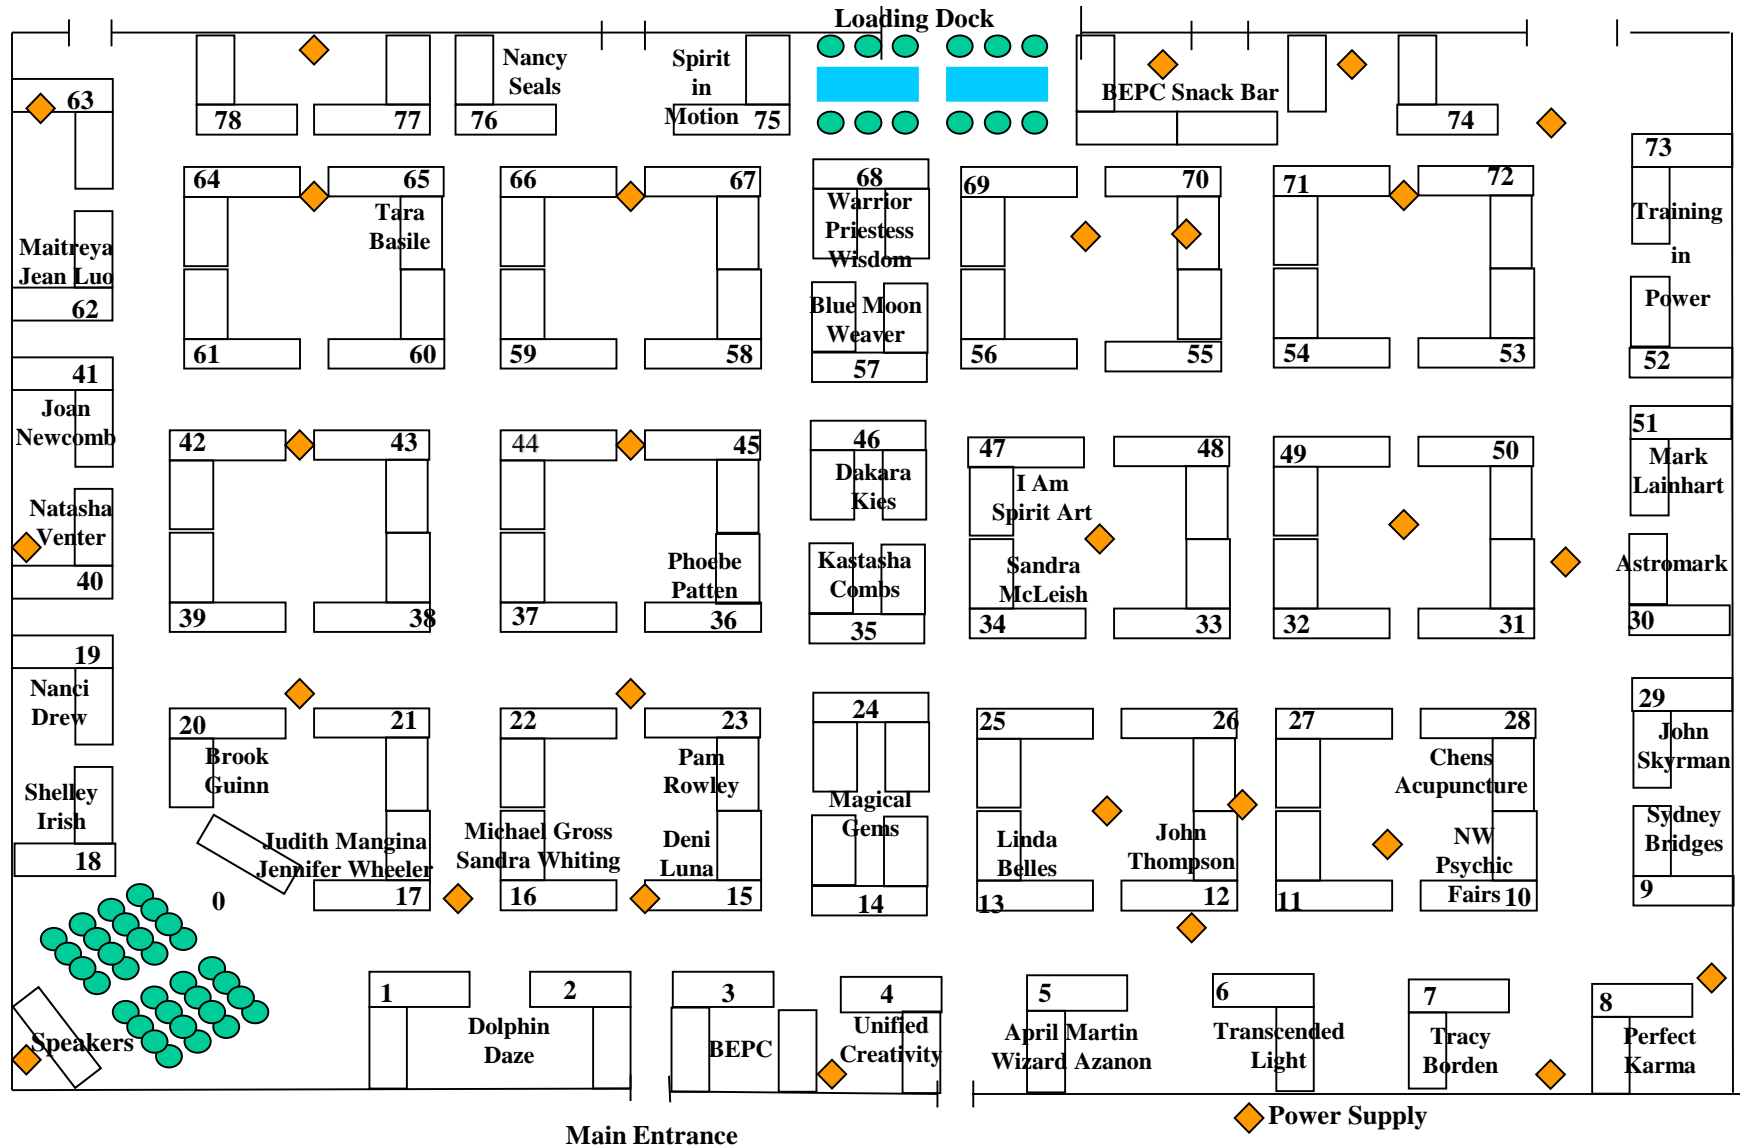

# BEPC Conscious Wellness Expo July 22, 2017

as of 04/23/17 01:00 PM

101 ft.

62 ft.

North

62 ft.